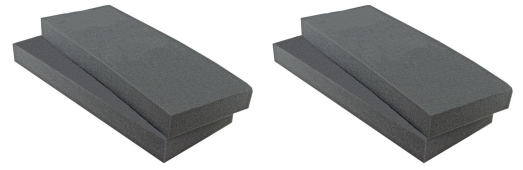

PRODUCT CATALOG

RC Log
Pindar Road
EN11 0BZ HODDESDON
GB
01992 455928 📞
sales@rc-log.co.uk ✉️

PRODUCT DESCRIPTION

- 2 SOLID Foam Blocks 530 x 200 x 53mm each - insert for EN-AC-FG-C401
- Two foam blocks makes the foam a more manageable size when cutting
- Foam density - 24kg per cubic metre
- Each blocks dimensions- L: 530 x W: 200 x D: 53mm
- Overall Dimensions - L: 530 x W: 200 x D: 100mm

Two Solid foam blocks for cutting and customising to fit desired shapes and sizes. Ideal for adding extra protection to objects inside the EN-AC-FG-C401 case.

ADDITIONAL INFORMATION

Color	Black
Gender	Male
Material	Chrome

More Information

Weight(g)	221.000000
Brand	ROC Cases
Type	Solid
MPN	EN-AC-FG-C401-FOAM
Colour	Black